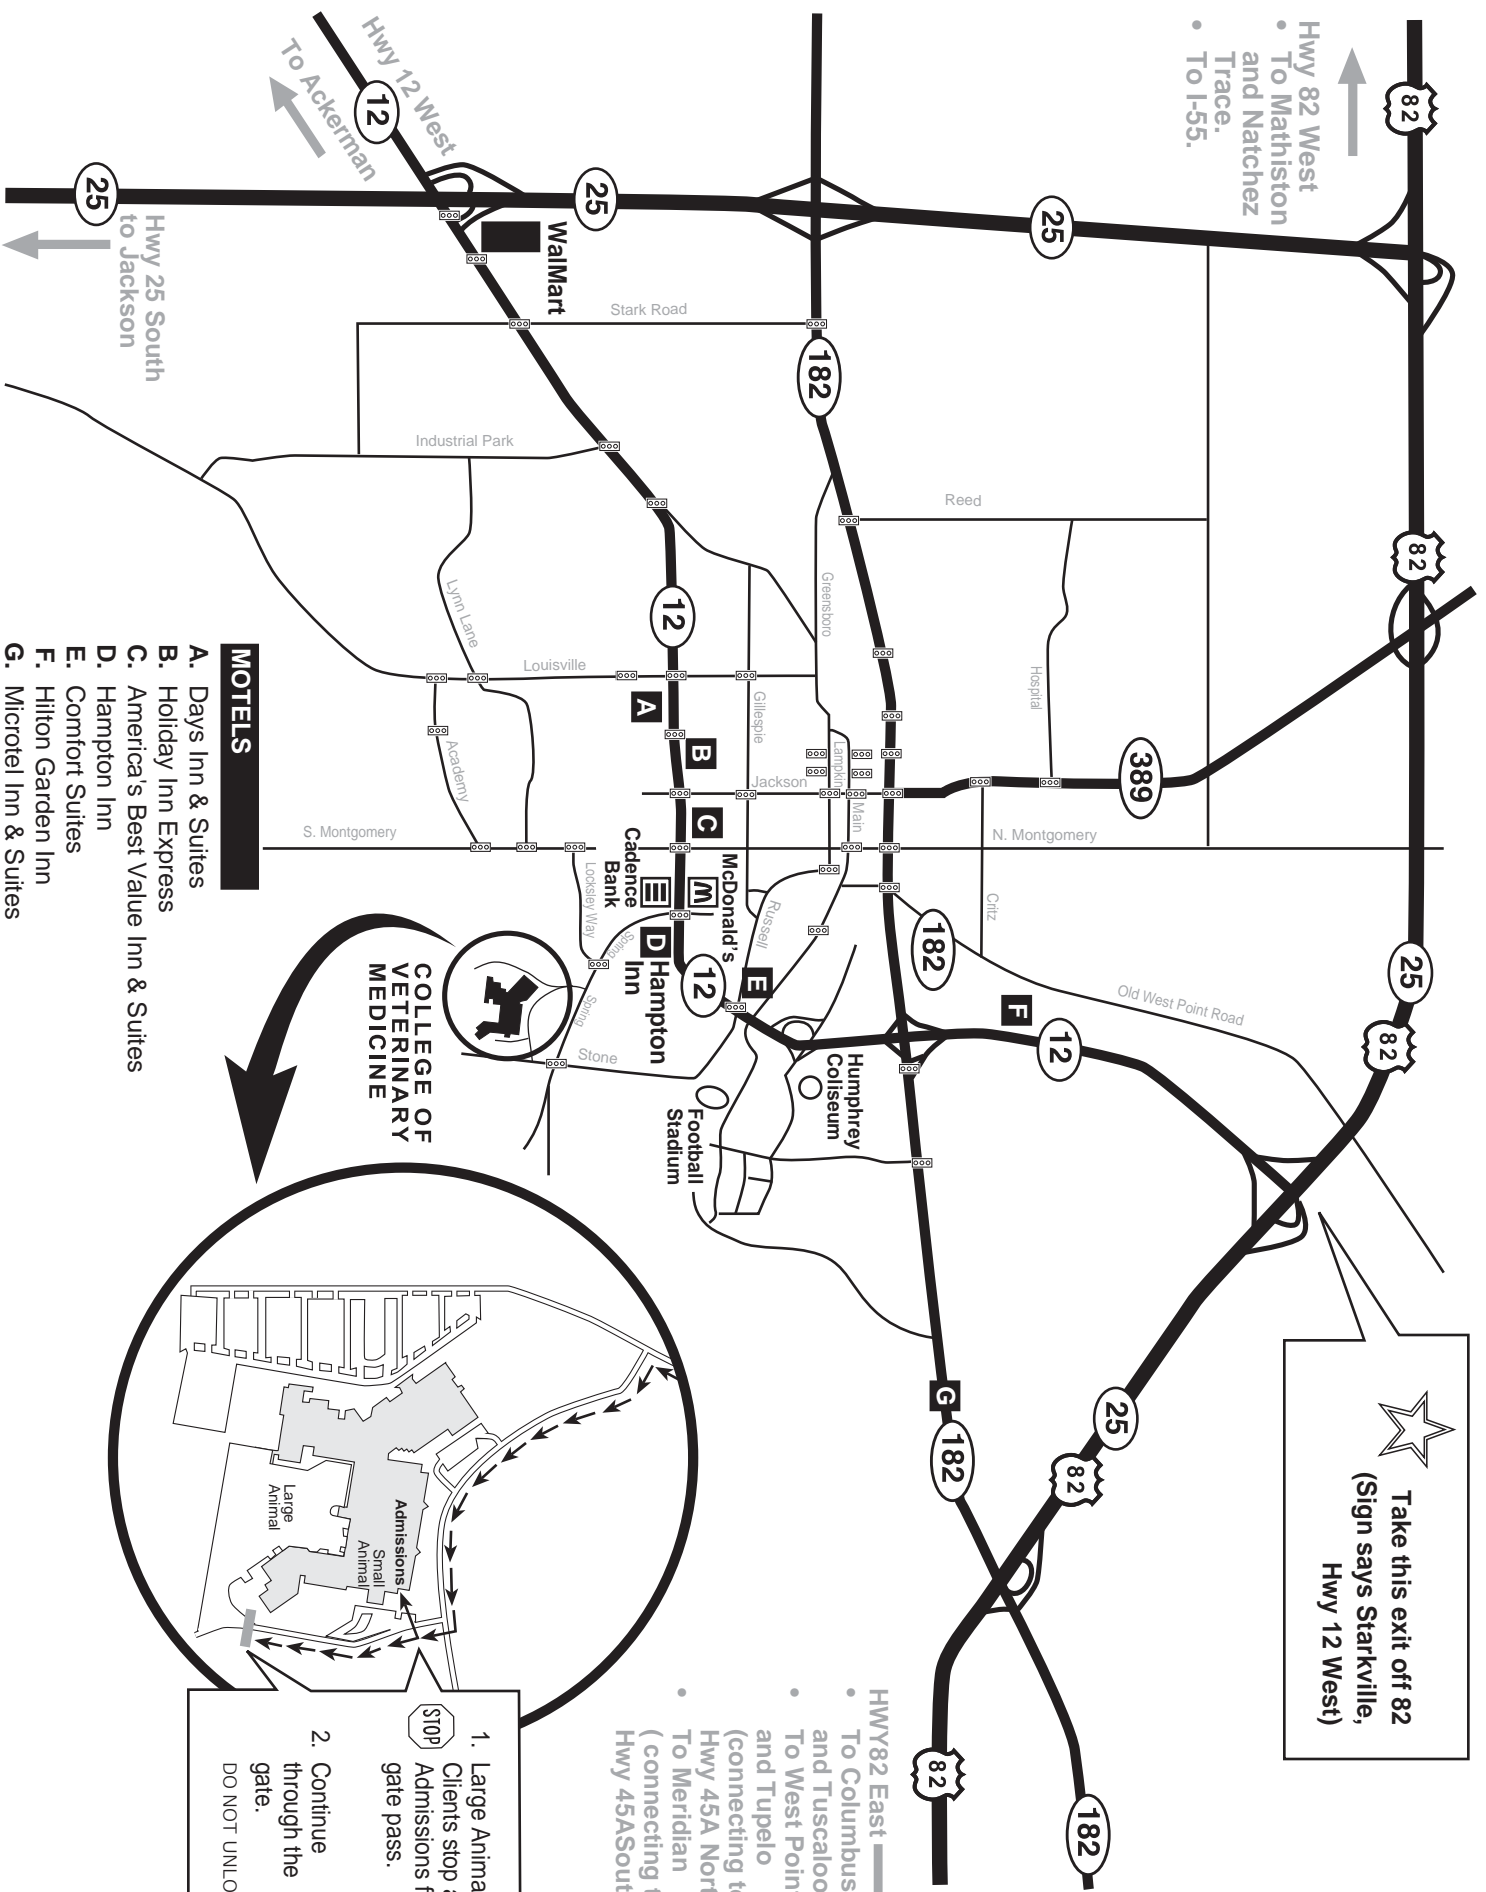

Hwy 82 West
 • To Mathiston and Natchez Trace.
 • To I-55.

★
 Take this exit off 82
 (Sign says Starkville,
 Hwy 12 West)

HWY82 East →
 • To Columbus and Tuscaloosa.
 • To West Point and Tupelo (connecting to Hwy 45A North).
 • To Meridian (connecting to Hwy 45ASouth)

MOTELS

- A. Days Inn & Suites
- B. Holiday Inn Express
- C. America's Best Value Inn & Suites
- D. Hampton Inn
- E. Comfort Suites
- F. Hilton Garden Inn
- G. Microtel Inn & Suites

1. Large Animal Clients stop at Admissions for gate pass.
 2. Continue through the gate.
 DO NOT UNLOAD